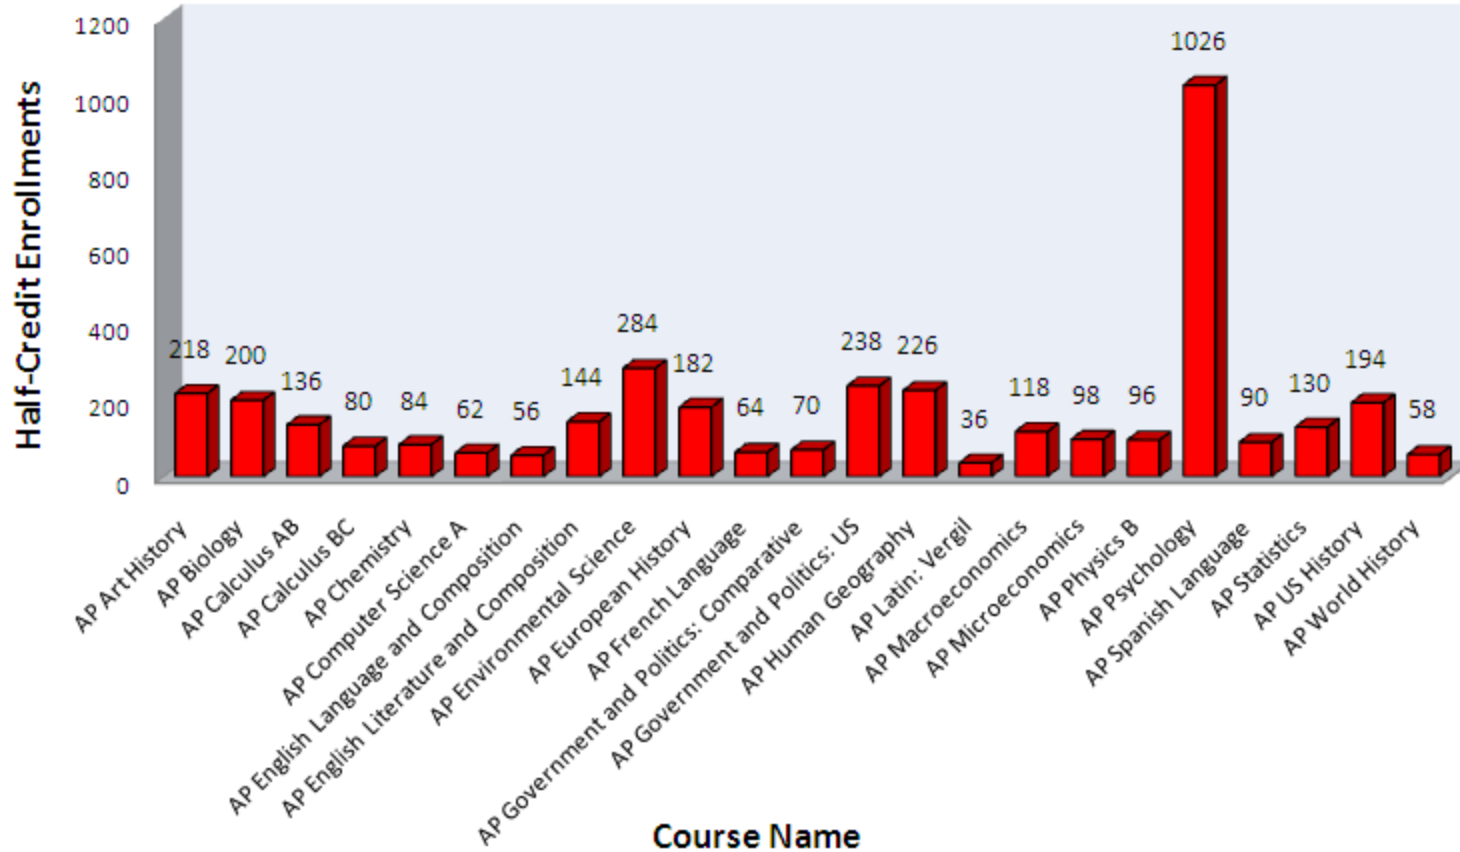

Advanced Placement Course Enrollments

Total Advanced Placement Half-Credit Enrollments = 3,890