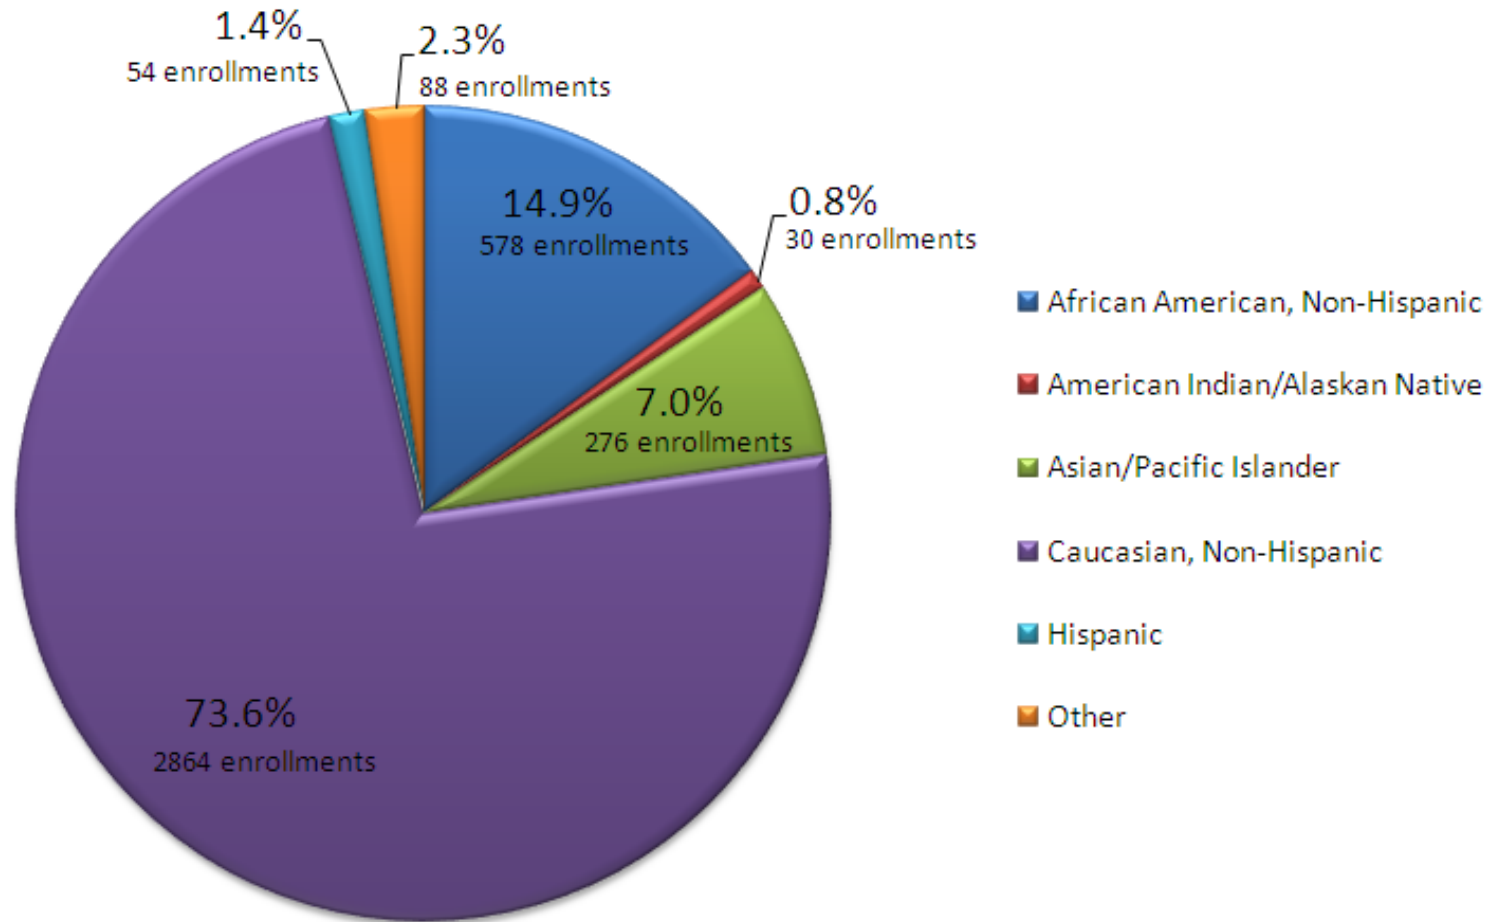

Virtual Virginia Advanced Placement Course Participation By Ethnicity

Total Advanced Placement Half-Credit Enrollments: 3,890