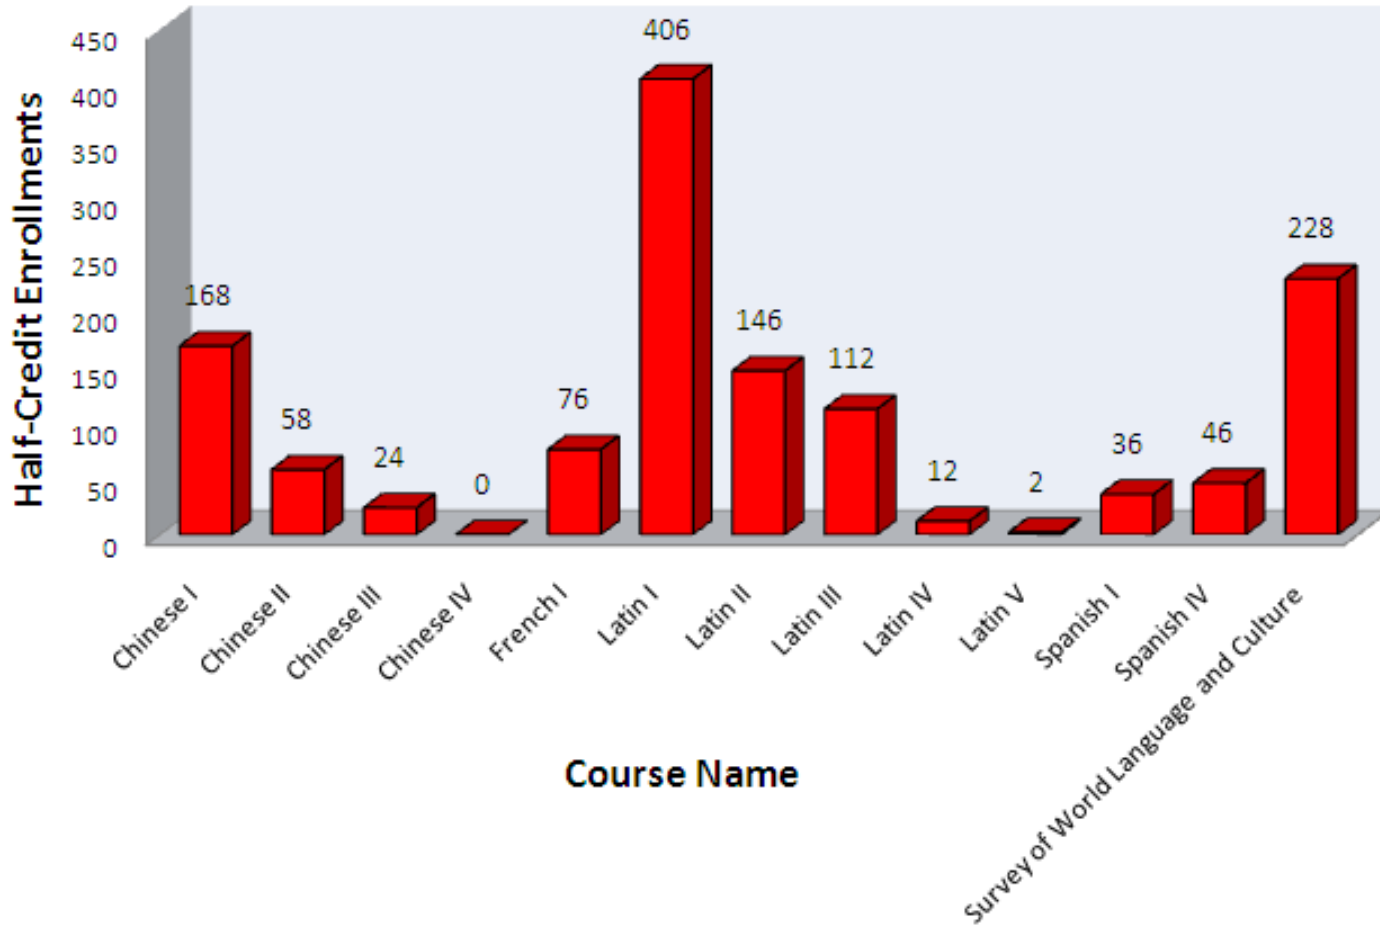

World Language Course Enrollments

Total World Language Half-Credit Enrollments = 1,314